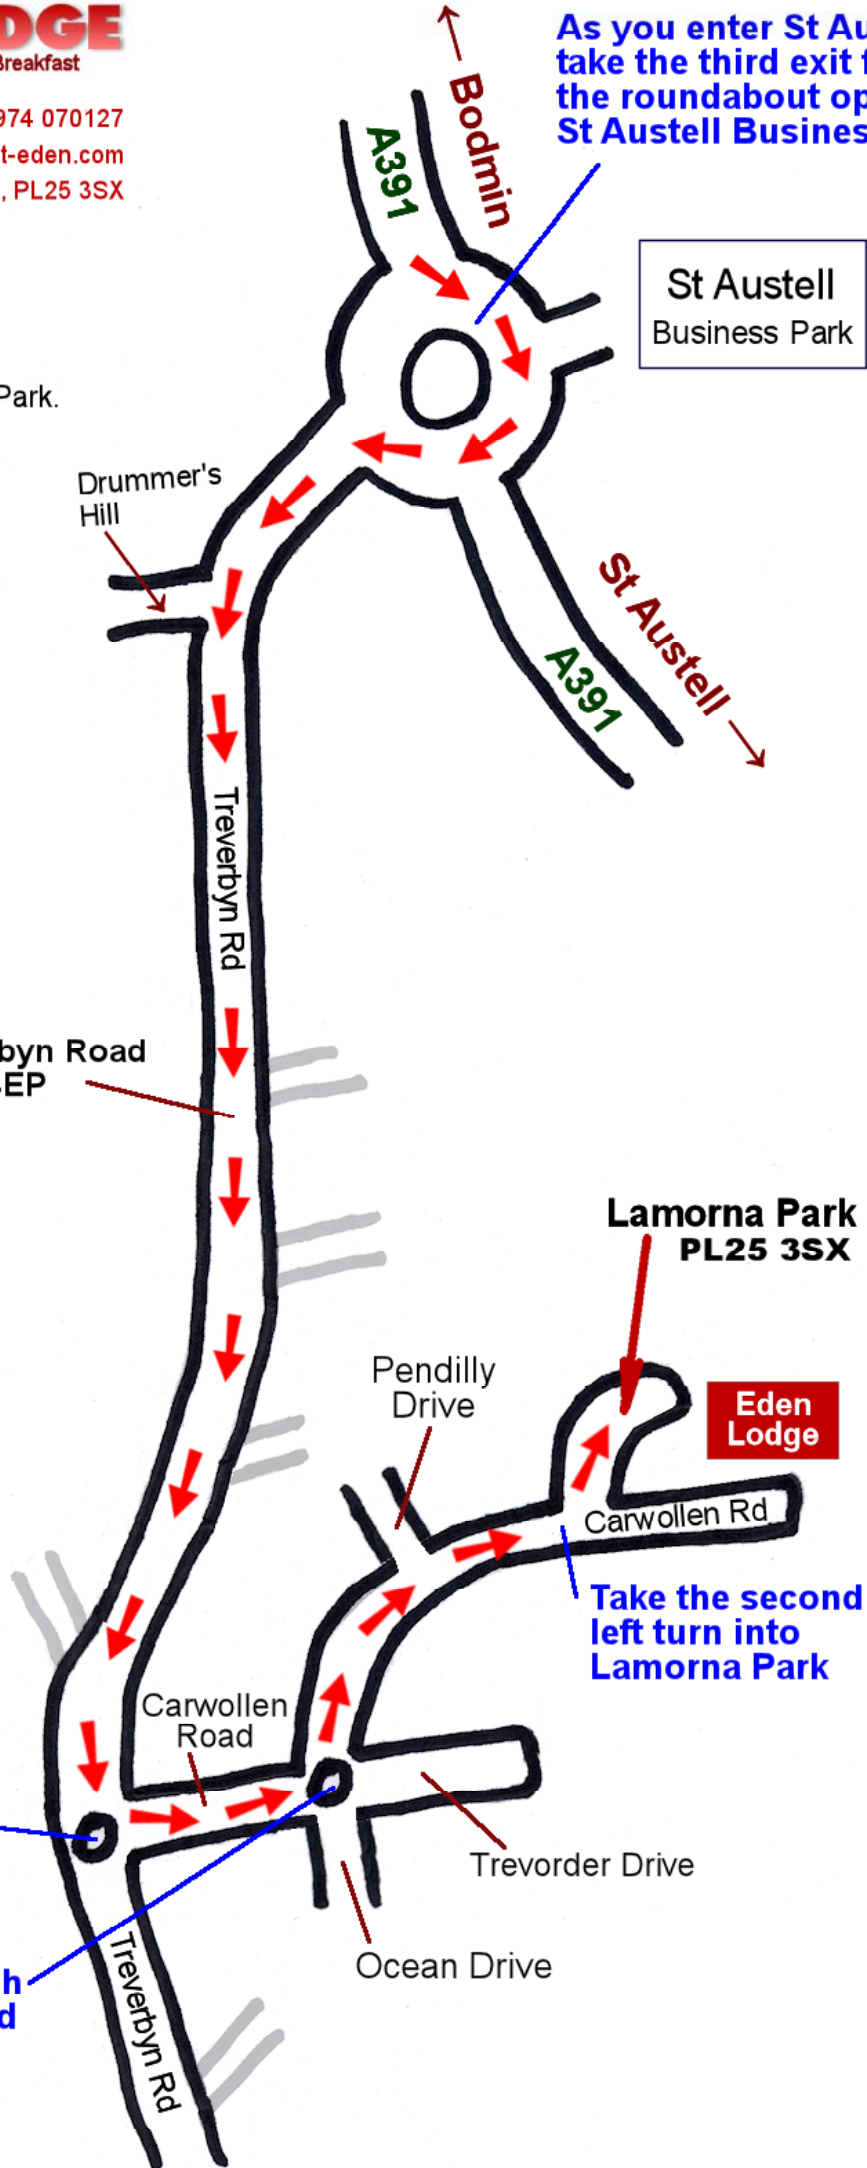

Directions:-

- 1) As you enter St Austell on the A391 turn right at the roundabout (third exit) opposite St Austell Business Park.
- 2) Continue down Treverbyn Road until you reach a mini roundabout.
- 3) Turn left at the mini roundabout and then left again at the second mini roundabout.
- 4) Take the second turning on the left into Lamorna Park.
- 5) Eden Lodge is at the end on the right hand side.

St Austell Business Park

Drummer's Hill

Bodmin

St Austell

Pendilly Drive

Lamorna Park
PL25 3SX

Eden Lodge

Take the second left turn into Lamorna Park

Carwollen Road

Trevorder Drive

Ocean Drive

Turn left at the first mini roundabout into Carwollen Road PL25 3RU

Turn left at the second mini roundabout which is also Carwollen Road

Treverbyn Road
PL25 4EP

Treverbyn Rd

Treverbyn Rd

Carwollen Rd